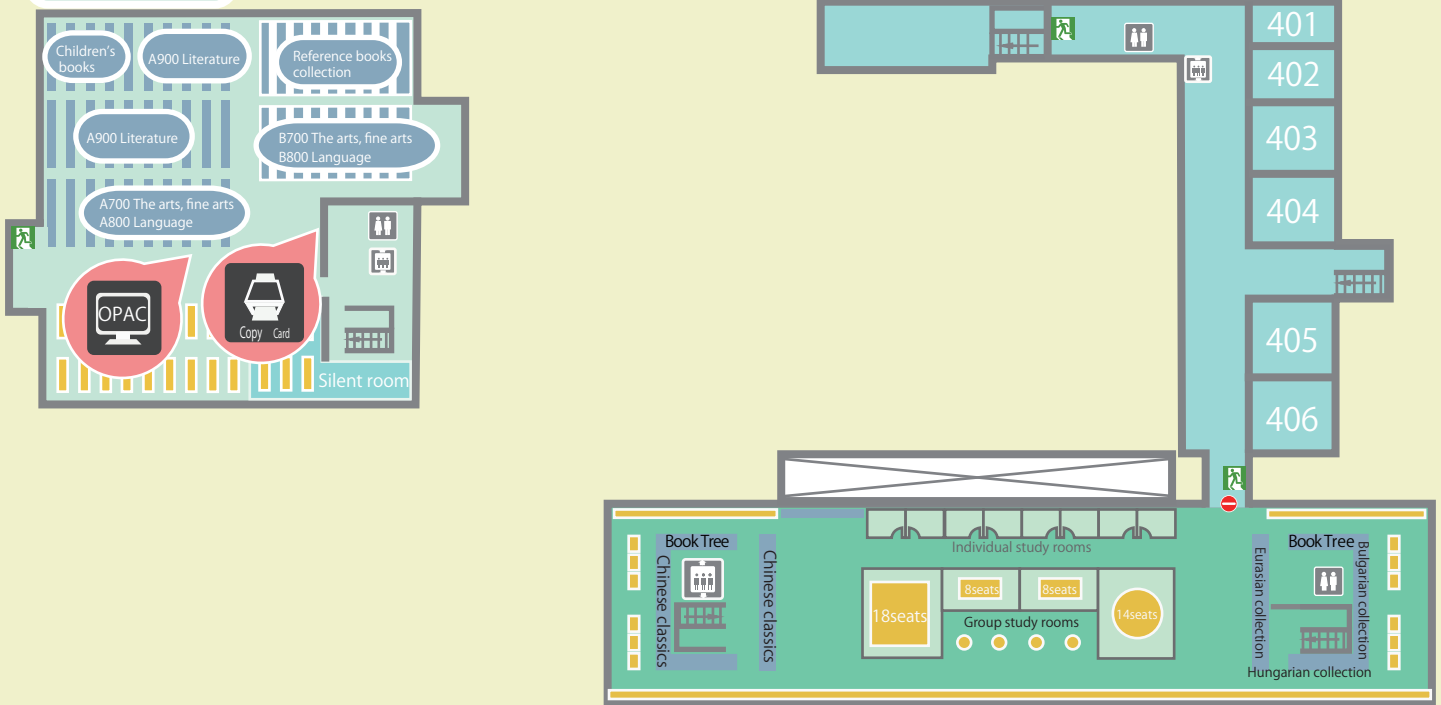

L-Building

I-Building

K-Building

N-Building

3F

Map of Chiba Univ. Library

-Toilet
-Multipurpose Toilet
-Elevator
-PC for OPAC Search
-Copying Machine
 - Coin : Payment by coin
 - Bill : Payment by 1,000yen bill
 - Card : Payment by prepaid card
 - School Fund : Payment by school fund card

L-Building

I-Building

N-Building

4F