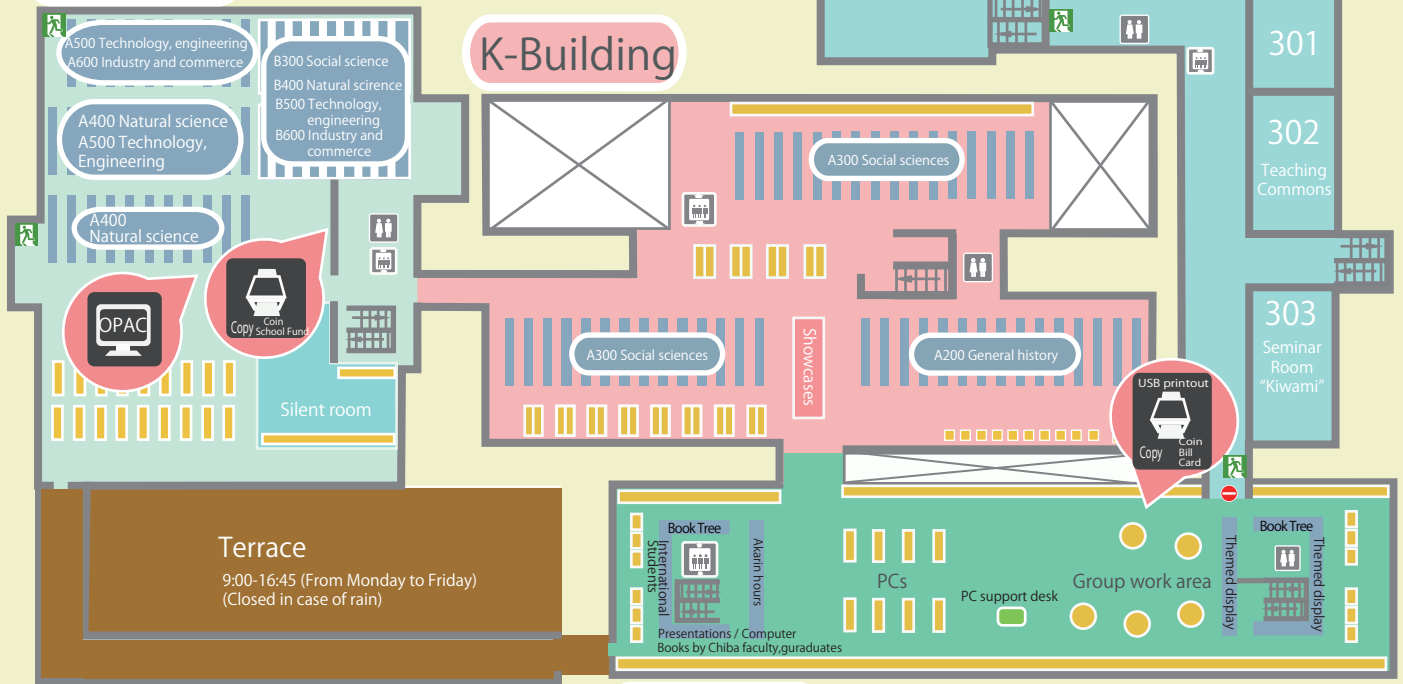

L-Building

I-Building

K-Building

N-Building

3F

Map of Chiba Univ. Library

-Toilet
-Multipurpose Toilet
-Elevator
-PC for OPAC Search
-Copying Machine
 - Coin : Payment by coin
 - Bill : Payment by 1,000yen bill
 - Card : Payment by prepaid card
 - School Fund : Payment by school fund card

L-Building

I-Building

N-Building

4F